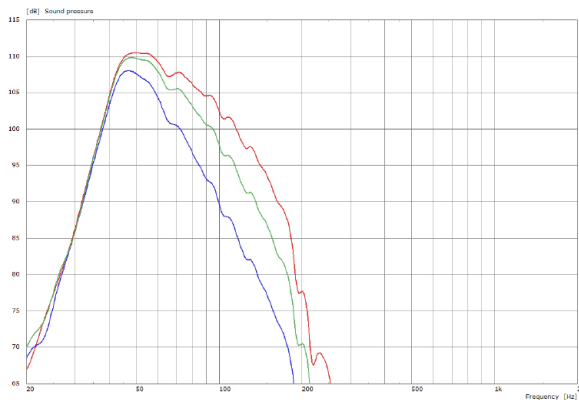

## DIMENSIONS

Controller Setups finden Sie unter:

<http://www.seeburg.net/Controller-Setups>

## MEASUREMENTS

Frequency Response with Presets

Sensitivity 1 W @ 1 m + Impedance