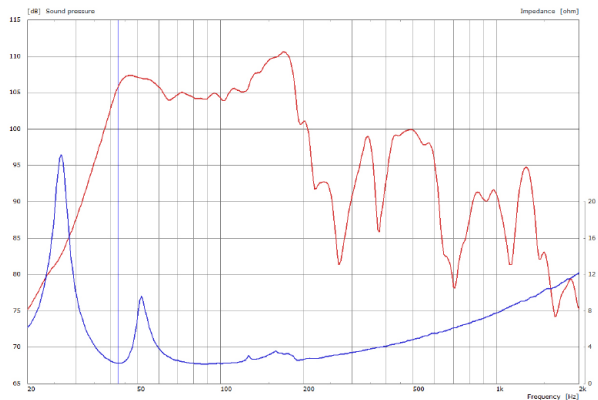

## DIMENSIONS

Controller Setups finden Sie unter:

<http://www.seeburg.net/Controller-Setups>

## MEASUREMENTS

Frequency Response with Presets

Sensitivity 1 W @ 1 m + Impedance